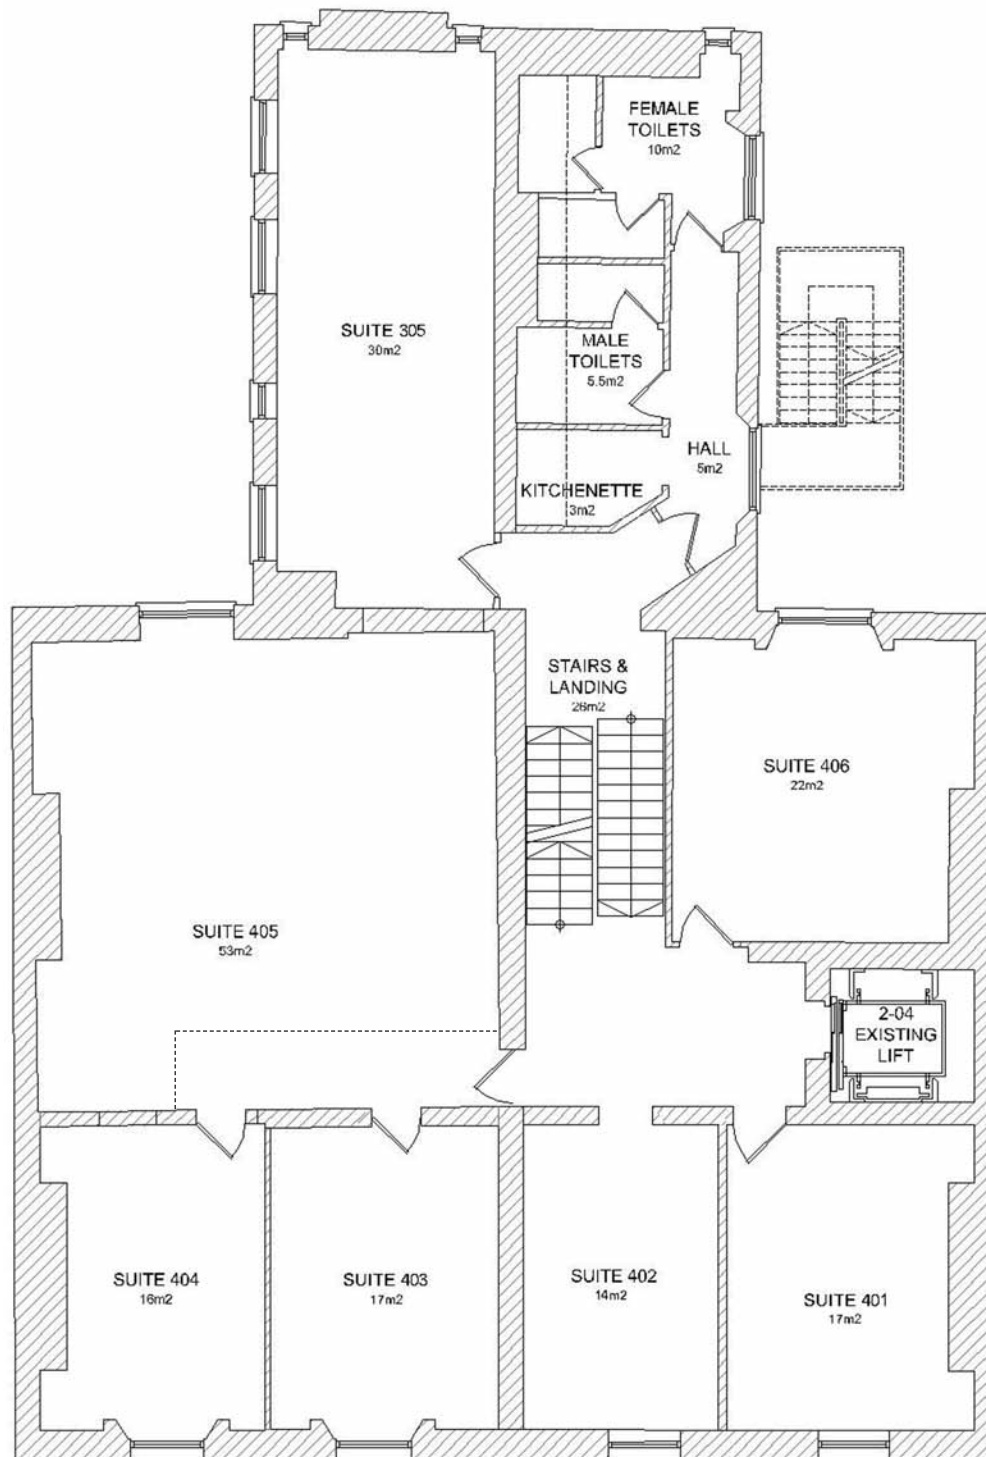

LOWER GROUND FLOOR

Floor	Suite No.	Size
Lower Ground	101	30m ²
Lower Ground	102	51m ²
Lower Ground	103	29m ²
Lower Ground	104	10m ²
Lower Ground	105	9m ²
Lower Ground	106	15m ²

FITZWILLIAM SQUARE WEST, DUBLIN 2

CALL US NOW FOR A
PERSONALISED QUOTATION
00 353 1 665 0400

GROUND FLOOR

Floor	Suite No.	Size
Ground	201	23m ²
Ground	202	54m ²
Ground	203	24m ²
Ground	204	14m ²
Ground	205	14m ²
Ground	206	13m ²

Ground Reception	19m ²
------------------	------------------

FITZWILLIAM SQUARE WEST, DUBLIN 2

CALL US NOW FOR A
PERSONALISED QUOTATION
00 353 1 665 0400

FIRST FLOOR

Floor	Suite No.	Size
First	301	33m ²
First	302	33m ²
First	303	48m ²
First	304	22m ²
First	305	30m ²

FITZWILLIAM SQUARE WEST, DUBLIN 2

CALL US NOW FOR A
PERSONALISED QUOTATION
00 353 1 665 0400

SECOND FLOOR

Floor	Suite No.	Size
Second	401	17m ²
Second	402	14m ²
Second	403	17m ²
Second	404	16m ²
Second	405	53m ²
Second	406	22m ²