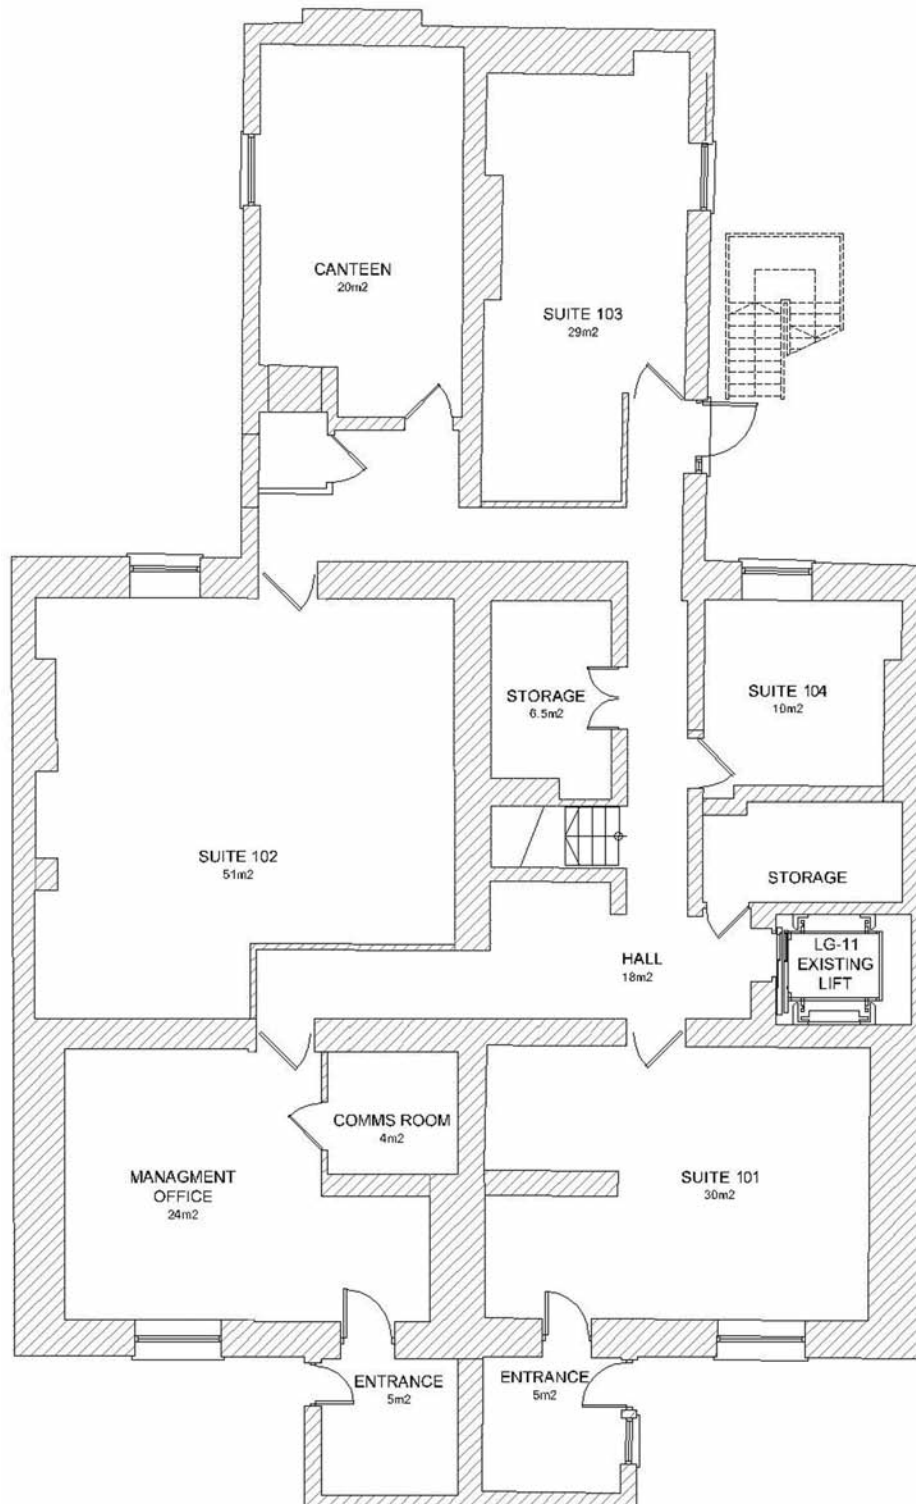

LOWER GROUND FLOOR

Floor	Suite No.	Size
Lower Ground	101	30m ²
Lower Ground	102	51m ²
Lower Ground	103	29m ²
Lower Ground	104	10m ²
Lower Ground	105	9m ²
Lower Ground	106	15m ²

FITZWILLIAM SQUARE WEST, DUBLIN 2

CALL US NOW FOR A
PERSONALISED QUOTATION
00 353 1 665 0400

GROUND FLOOR

Floor	Suite No.	Size
Ground	201	23m ²
Ground	202	54m ²
Ground	203	24m ²
Ground	204	14m ²
Ground	205	14m ²
Ground	206	13m ²

Ground Reception	19m ²
------------------	------------------

FITZWILLIAM SQUARE WEST, DUBLIN 2

CALL US NOW FOR A
PERSONALISED QUOTATION
00 353 1 665 0400

FIRST FLOOR

Floor	Suite No.	Size
First	301	33m ²
First	302	33m ²
First	303	48m ²
First	304	22m ²
First	305	30m ²

FITZWILLIAM SQUARE WEST, DUBLIN 2

CALL US NOW FOR A
PERSONALISED QUOTATION
00 353 1 665 0400

SECOND FLOOR

Floor	Suite No.	Size
Second	401	17m ²
Second	402	14m ²
Second	403	17m ²
Second	404	16m ²
Second	405	53m ²
Second	406	22m ²