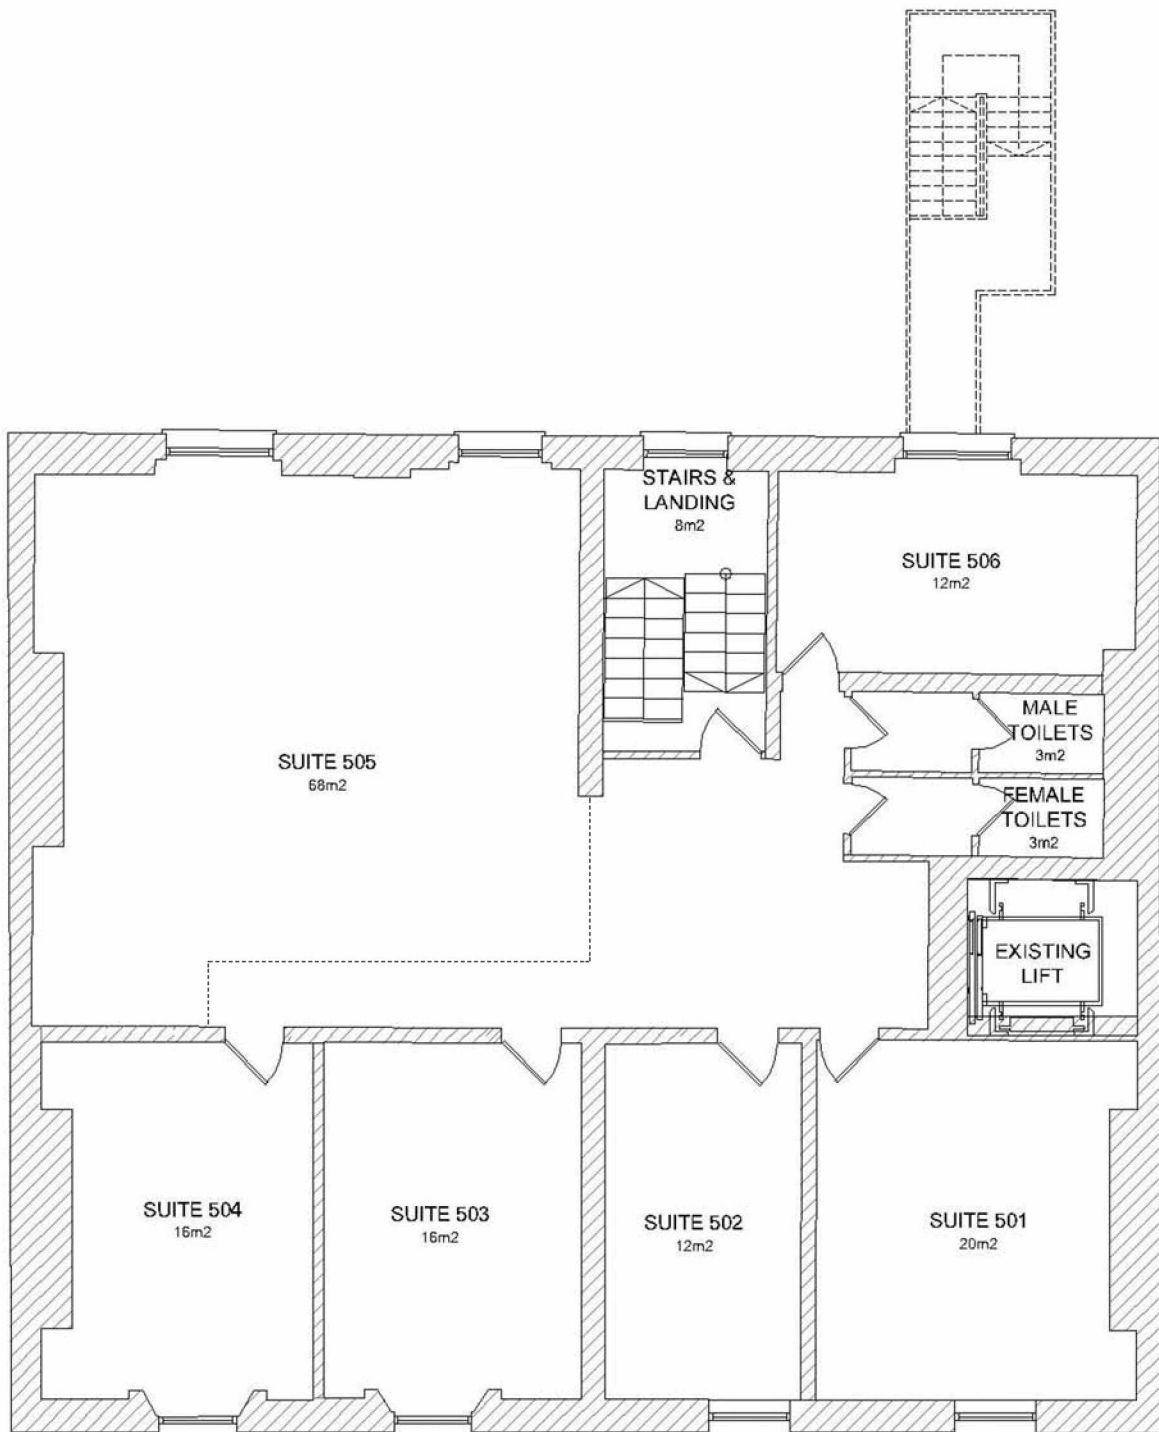

LOWER GROUND FLOOR

Floor	Suite No.	Size
Lower Ground	101	30m ²
Lower Ground	102	51m ²
Lower Ground	103	29m ²
Lower Ground	104	10m ²
Lower Ground	105	9m ²
Lower Ground	106	15m ²

FITZWILLIAM SQUARE WEST, DUBLIN 2

FITZWILLIAM SQUARE WEST, DUBLIN 2

CALL US NOW FOR A
PERSONALISED QUOTATION
00 353 1 665 0400

FIRST FLOOR

Floor	Suite No.	Size
First	301	33m ²
First	302	33m ²
First	303	48m ²
First	304	22m ²
First	305	30m ²

FITZWILLIAM SQUARE WEST, DUBLIN 2

CALL US NOW FOR A
PERSONALISED QUOTATION
00 353 1 665 0400

SECOND FLOOR

Floor	Suite No.	Size
Second	401	17m ²
Second	402	14m ²
Second	403	17m ²
Second	404	16m ²
Second	405	53m ²
Second	406	22m ²

FITZWILLIAM SQUARE WEST, DUBLIN 2

CALL US NOW FOR A
PERSONALISED QUOTATION
00 353 1 665 0400

THIRD FLOOR

Floor	Suite No.	Size
Third	501	20m ²
Third	502	12m ²
Third	503	16m ²
Third	504	16m ²
Third	505	68m ²
Third	506	12m ²