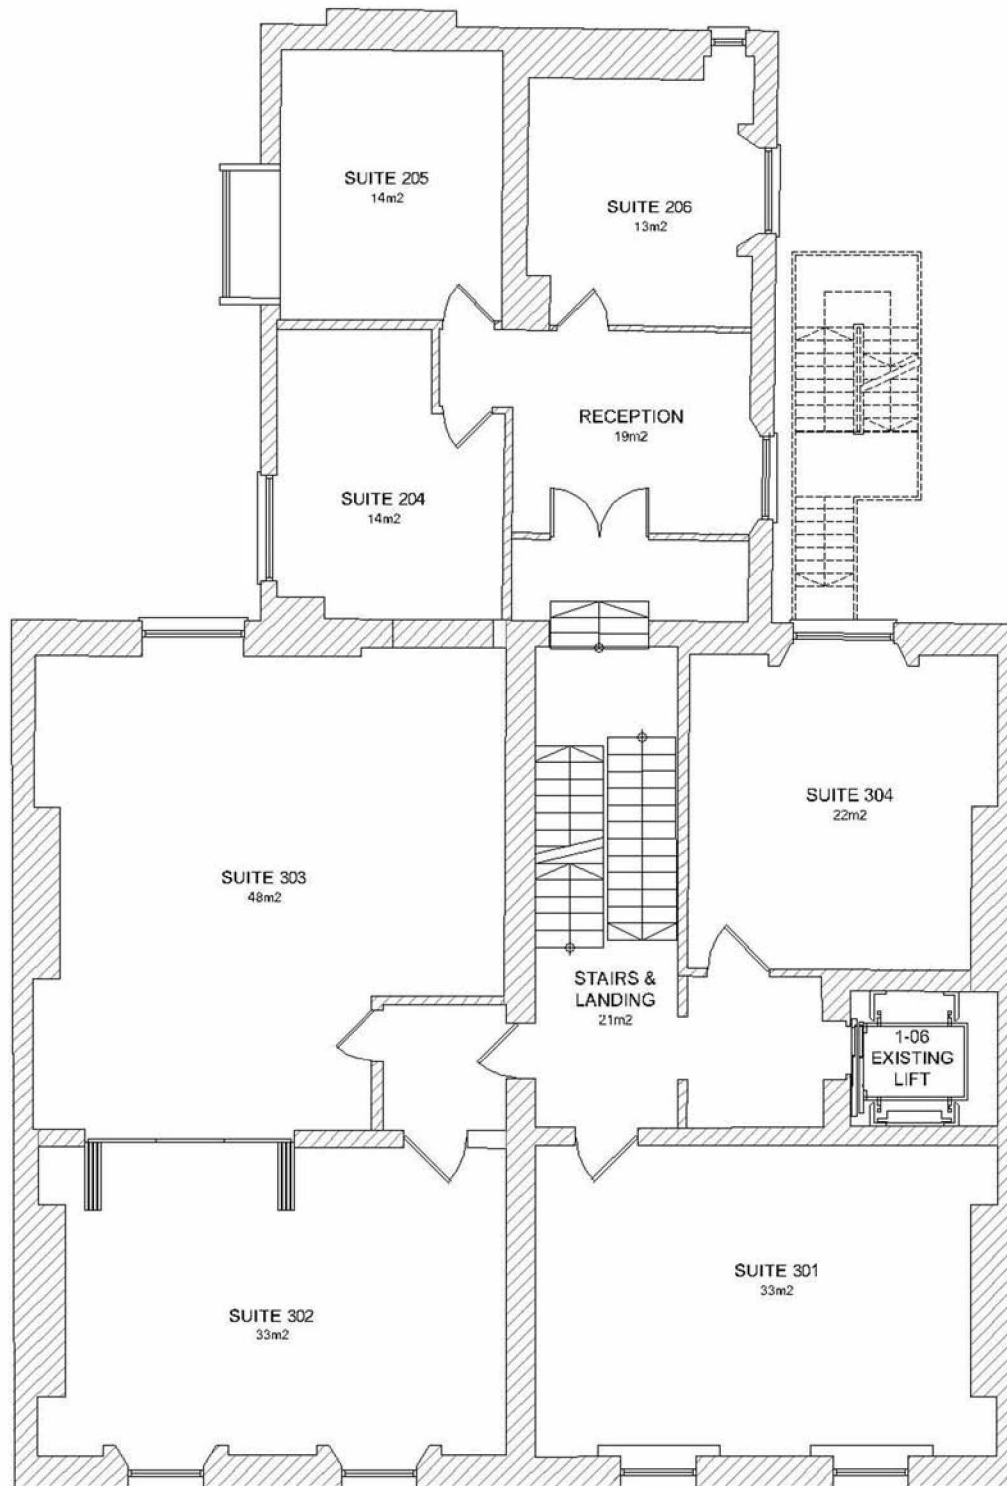

LOWER GROUND FLOOR

Floor	Suite No.	Size
Lower Ground	101	30m ²
Lower Ground	102	51m ²
Lower Ground	103	29m ²
Lower Ground	104	10m ²
Lower Ground	105	9m ²
Lower Ground	106	15m ²

FITZWILLIAM SQUARE WEST, DUBLIN 2

CALL US NOW FOR A
PERSONALISED QUOTATION
00 353 1 665 0400

GROUND FLOOR

Floor	Suite No.	Size
Ground	201	23m ²
Ground	202	54m ²
Ground	203	24m ²
Ground	204	14m ²
Ground	205	14m ²
Ground	206	13m ²

Ground Reception	19m ²
------------------	------------------

FITZWILLIAM SQUARE WEST, DUBLIN 2

CALL US NOW FOR A
PERSONALISED QUOTATION
00 353 1 665 0400

FIRST FLOOR

Floor	Suite No.	Size
First	301	33m ²
First	302	33m ²
First	303	48m ²
First	304	22m ²
First	305	30m ²

FITZWILLIAM SQUARE WEST, DUBLIN 2

CALL US NOW FOR A
PERSONALISED QUOTATION
00 353 1 665 0400

SECOND FLOOR

Floor	Suite No.	Size
Second	401	17m ²
Second	402	14m ²
Second	403	17m ²
Second	404	16m ²
Second	405	53m ²
Second	406	22m ²