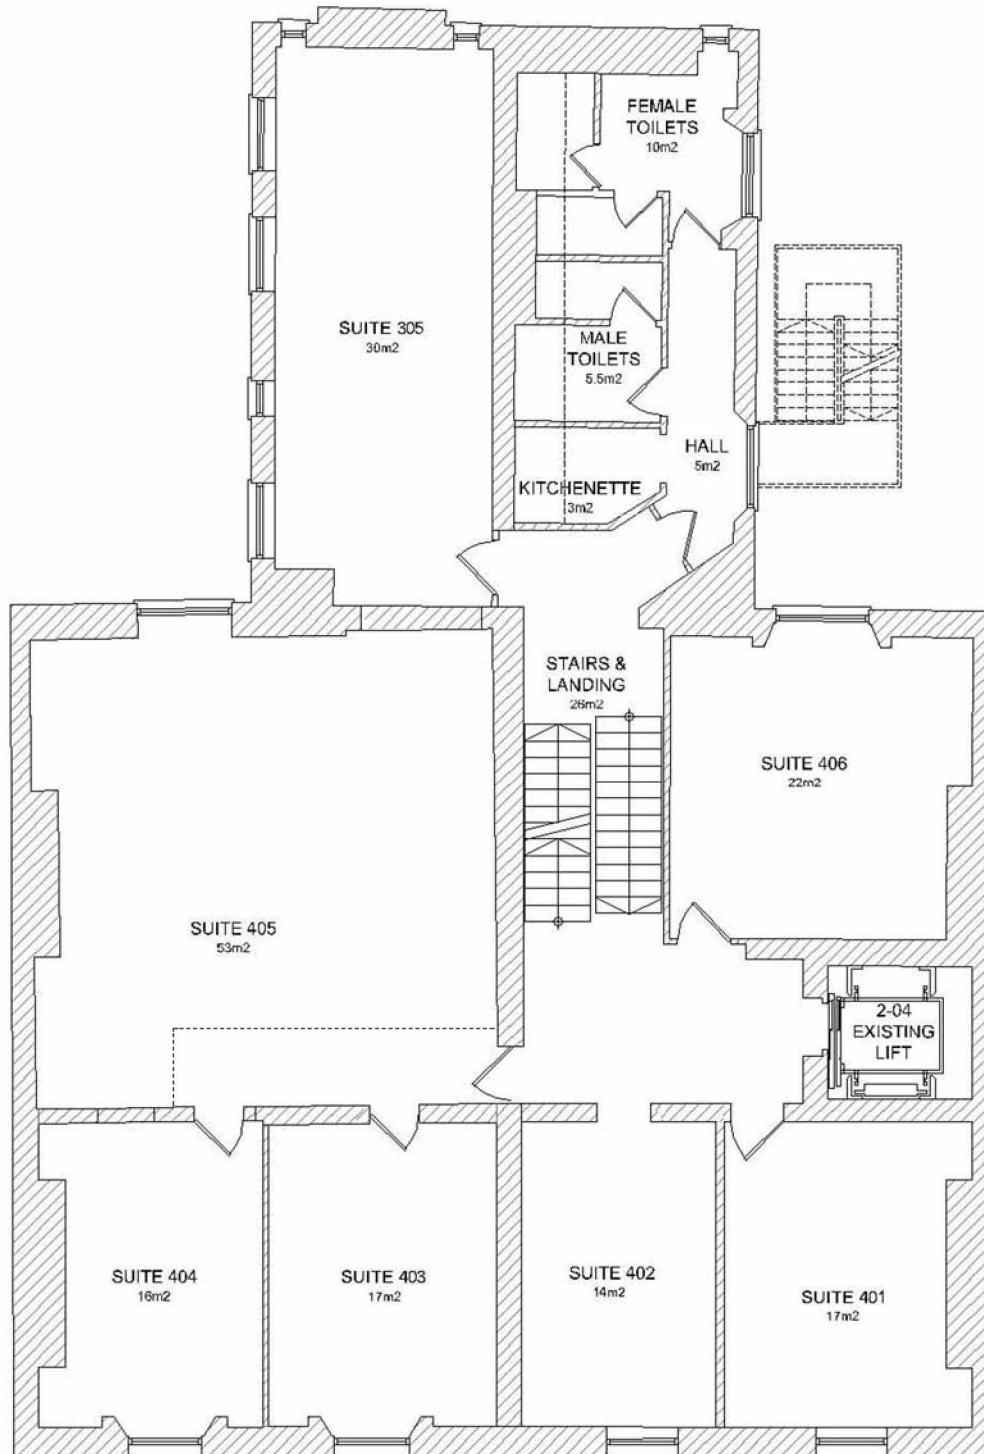

LOWER GROUND FLOOR

Floor	Suite No.	Size
Lower Ground	101	30m ²
Lower Ground	102	51m ²
Lower Ground	103	29m ²
Lower Ground	104	10m ²
Lower Ground	105	9m ²
Lower Ground	106	15m ²

FITZWILLIAM SQUARE WEST, DUBLIN 2

CALL US NOW FOR A
PERSONALISED QUOTATION
00 353 1 665 0400

GROUND FLOOR

Floor	Suite No.	Size
Ground	201	23m ²
Ground	202	54m ²
Ground	203	24m ²
Ground	204	14m ²
Ground	205	14m ²
Ground	206	13m ²

Ground Reception	19m ²
------------------	------------------

FITZWILLIAM SQUARE WEST, DUBLIN 2

CALL US NOW FOR A
PERSONALISED QUOTATION
00 353 1 665 0400

FIRST FLOOR

Floor	Suite No.	Size
First	301	33m ²
First	302	33m ²
First	303	48m ²
First	304	22m ²
First	305	30m ²

FITZWILLIAM SQUARE WEST, DUBLIN 2

CALL US NOW FOR A
PERSONALISED QUOTATION
00 353 1 665 0400

SECOND FLOOR

Floor	Suite No.	Size
Second	401	17m ²
Second	402	14m ²
Second	403	17m ²
Second	404	16m ²
Second	405	53m ²
Second	406	22m ²