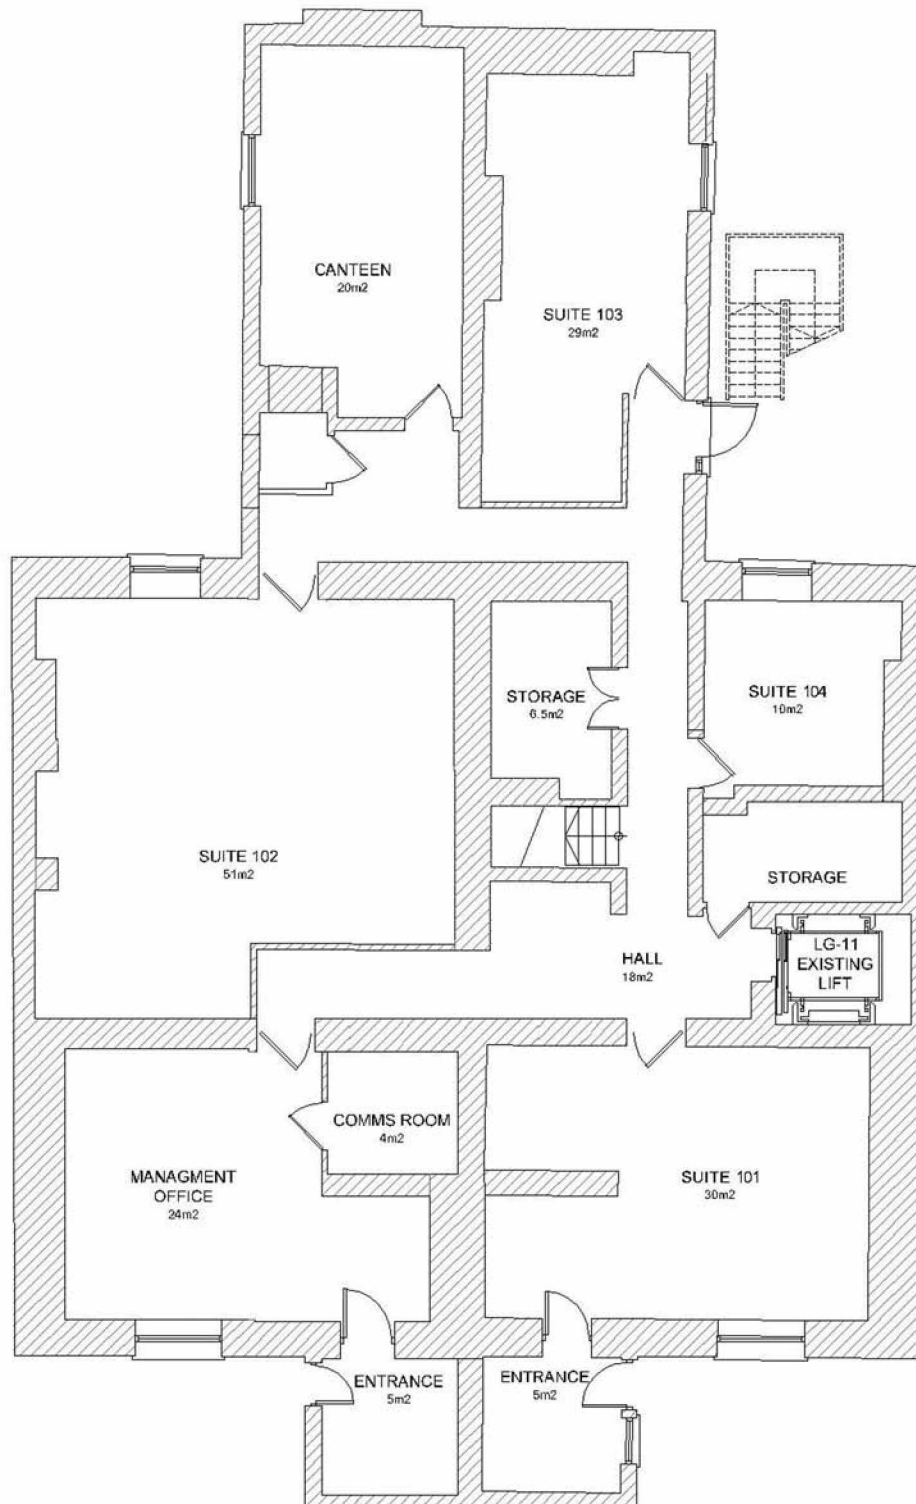

LOWER GROUND FLOOR

Floor	Suite No.	Size
Lower Ground	101	30m ²
Lower Ground	102	51m ²
Lower Ground	103	29m ²
Lower Ground	104	10m ²
Lower Ground	105	9m ²
Lower Ground	106	15m ²

FITZWILLIAM SQUARE WEST, DUBLIN 2

CALL US NOW FOR A
PERSONALISED QUOTATION
00 353 1 665 0400

GROUND FLOOR

Floor	Suite No.	Size
Ground	201	23m ²
Ground	202	54m ²
Ground	203	24m ²
Ground	204	14m ²
Ground	205	14m ²
Ground	206	13m ²

Ground Reception	19m ²
------------------	------------------

FITZWILLIAM SQUARE WEST, DUBLIN 2

CALL US NOW FOR A
PERSONALISED QUOTATION
00 353 1 665 0400

FIRST FLOOR

Floor	Suite No.	Size
First	301	33m ²
First	302	33m ²
First	303	48m ²
First	304	22m ²
First	305	30m ²

FITZWILLIAM SQUARE WEST, DUBLIN 2

CALL US NOW FOR A
PERSONALISED QUOTATION
00 353 1 665 0400

SECOND FLOOR

Floor	Suite No.	Size
Second	401	17m ²
Second	402	14m ²
Second	403	17m ²
Second	404	16m ²
Second	405	53m ²
Second	406	22m ²