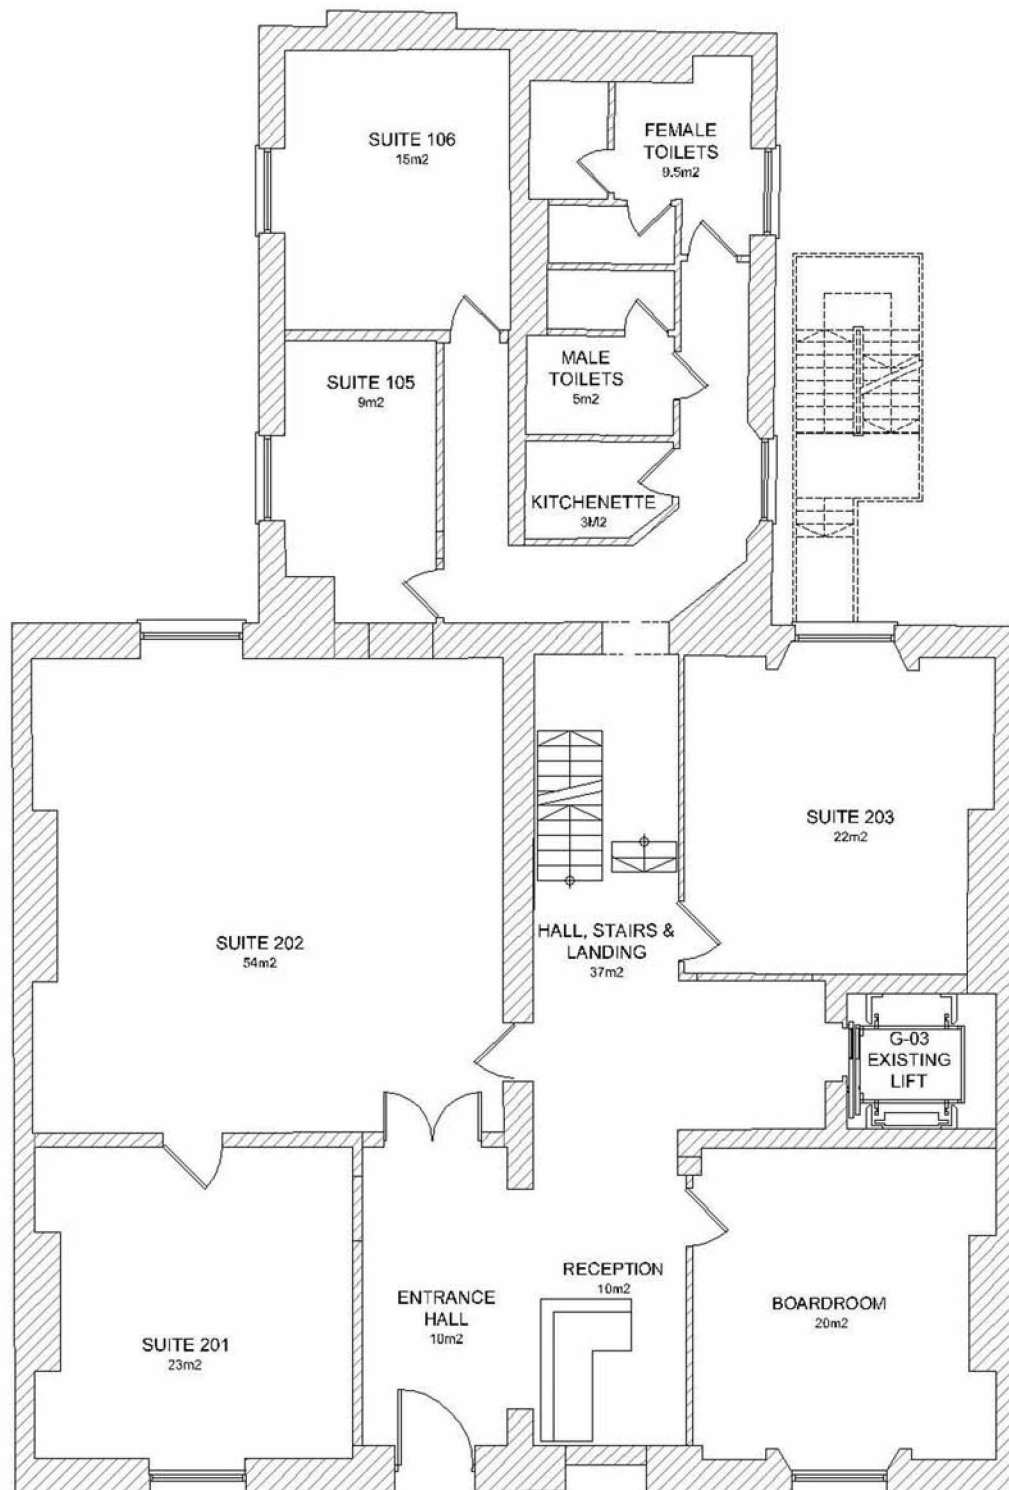

LOWER GROUND FLOOR

Floor	Suite No.	Size
Lower Ground	101	30m ²
Lower Ground	102	51m ²
Lower Ground	103	29m ²
Lower Ground	104	10m ²
Lower Ground	105	9m ²
Lower Ground	106	15m ²

FITZWILLIAM SQUARE WEST, DUBLIN 2

CALL US NOW FOR A
PERSONALISED QUOTATION
00 353 1 665 0400

GROUND FLOOR

Floor	Suite No.	Size
Ground	201	23m ²
Ground	202	54m ²
Ground	203	24m ²
Ground	204	14m ²
Ground	205	14m ²
Ground	206	13m ²

Ground Reception	19m ²
------------------	------------------

FITZWILLIAM SQUARE WEST, DUBLIN 2

CALL US NOW FOR A
PERSONALISED QUOTATION
00 353 1 665 0400

FIRST FLOOR

Floor	Suite No.	Size
First	301	33m ²
First	302	33m ²
First	303	48m ²
First	304	22m ²
First	305	30m ²

FITZWILLIAM SQUARE WEST, DUBLIN 2

CALL US NOW FOR A
PERSONALISED QUOTATION
00 353 1 665 0400

SECOND FLOOR

Floor	Suite No.	Size
Second	401	17m ²
Second	402	14m ²
Second	403	17m ²
Second	404	16m ²
Second	405	53m ²
Second	406	22m ²