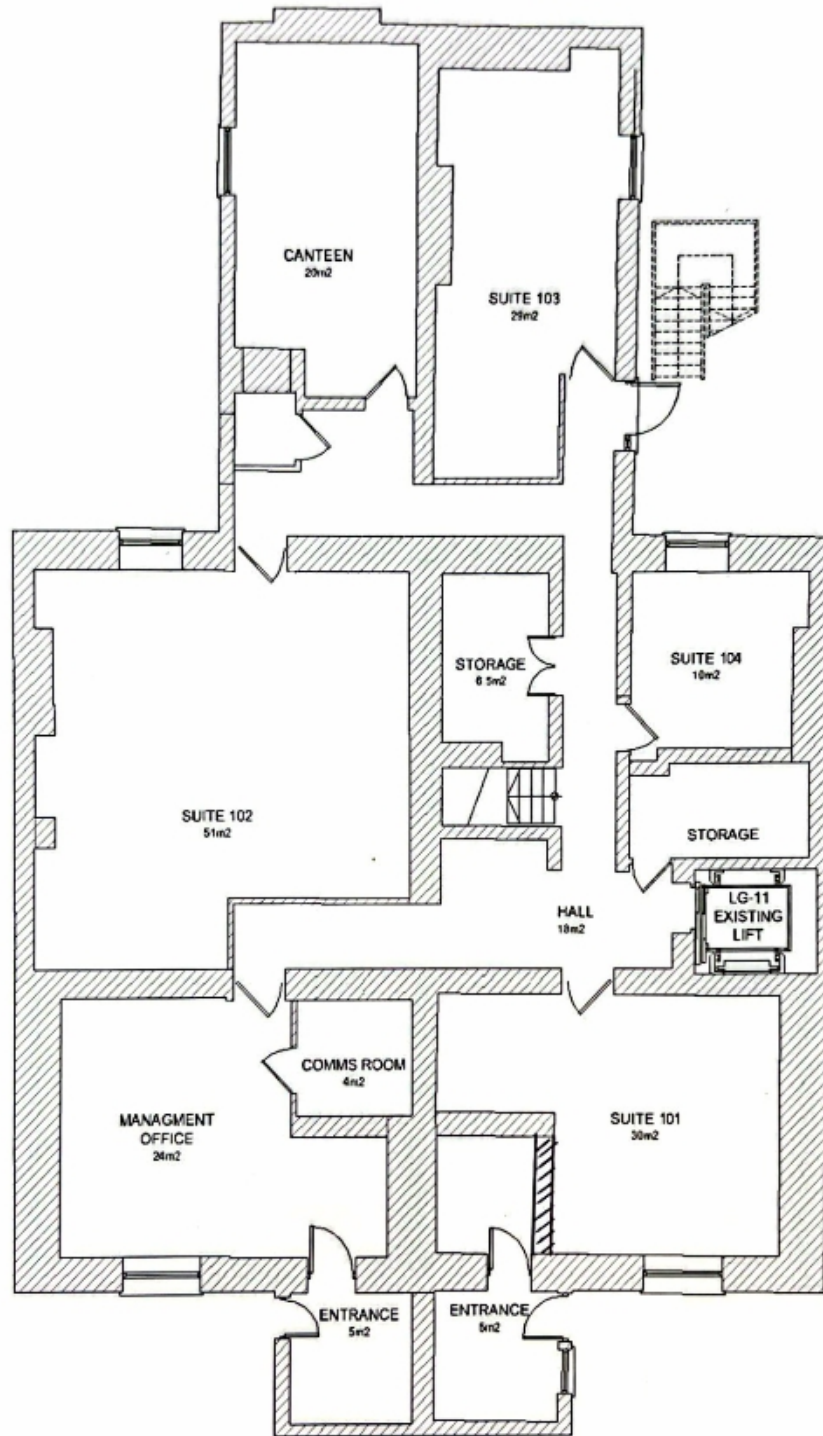

LOWER GROUND FLOOR

Floor	Suite No.	Size
Lower Ground	101	30m ²
Lower Ground	102	51m ²
Lower Ground	103	29m ²
Lower Ground	104	10m ²

FITZWILLIAM SQUARE WEST, DUBLIN 2

CALL US NOW FOR A
PERSONALISED QUOTATION
00 353 1 665 0400

GROUND FLOOR & RETURN

Floor	Suite No.	Size
Ground	201	23m ²
Ground	202	54m ²
Ground	203	22m ²
Return	105	9m ²
Return	106	15m ²

Ground Reception 19m²

FITZWILLIAM SQUARE WEST, DUBLIN 2

CALL US NOW FOR A
PERSONALISED QUOTATION
00 353 1 665 0400

FIRST FLOOR & RETURN

Floor	Suite No.	Size
First	301	33m ²
First	302	33m ²
First	303	48m ²
First	304	22m ²
Return	204	14m ²
Return	205	14m ²
Return	206	13m ²

FITZWILLIAM SQUARE WEST, DUBLIN 2

CALL US NOW FOR A
PERSONALISED QUOTATION
00 353 1 665 0400

SECOND FLOOR & RETURN

Floor	Suite No.	Size
Second	401	17m ²
Second	402	14m ²
Second	403	17m ²
Second	404	16m ²
Second	405	53m ²
Second	406	22m ²
Return	305	30m ²

FITZWILLIAM SQUARE WEST, DUBLIN 2

CALL US NOW FOR A
PERSONALISED QUOTATION
00 353 1 665 0400