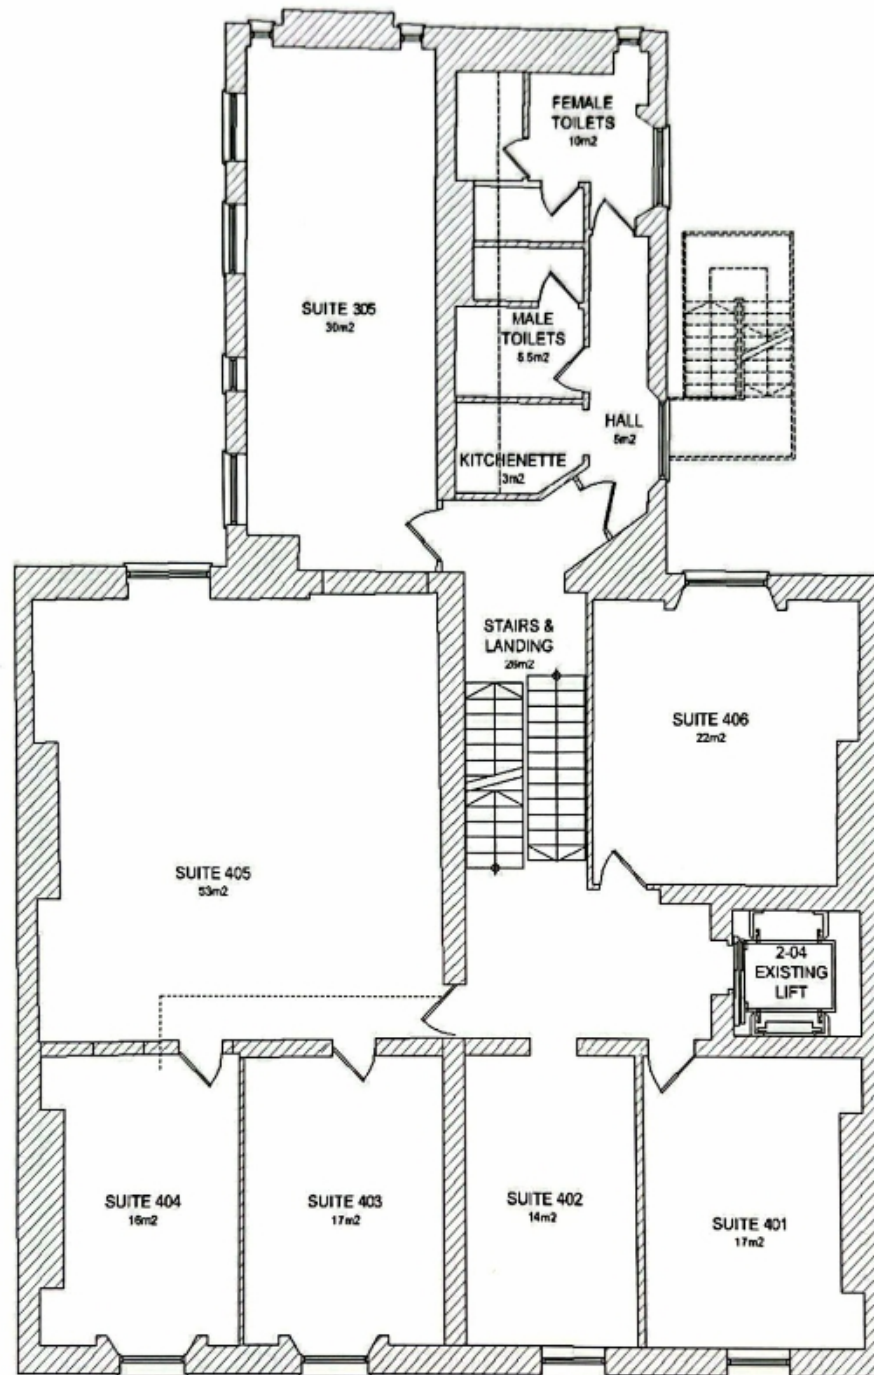

LOWER GROUND FLOOR

Floor	Suite No.	Size
Lower Ground	101	30m ²
Lower Ground	102	51m ²
Lower Ground	103	29m ²
Lower Ground	104	10m ²

FITZWILLIAM SQUARE WEST, DUBLIN 2

CALL US NOW FOR A
PERSONALISED QUOTATION
00 353 1 665 0400

GROUND FLOOR & RETURN

Floor	Suite No.	Size
Ground	201	23m ²
Ground	202	54m ²
Ground	203	22m ²
Return	105	9m ²
Return	106	15m ²

Ground Reception 19m²

FITZWILLIAM SQUARE WEST, DUBLIN 2

CALL US NOW FOR A
PERSONALISED QUOTATION
00 353 1 665 0400

FIRST FLOOR & RETURN

Floor	Suite No.	Size
First	301	33m ²
First	302	33m ²
First	303	48m ²
First	304	22m ²
Return	204	14m ²
Return	205	14m ²
Return	206	13m ²

FITZWILLIAM SQUARE WEST, DUBLIN 2

CALL US NOW FOR A
PERSONALISED QUOTATION
00 353 1 665 0400

SECOND FLOOR & RETURN

Floor	Suite No.	Size
Second	401	17m ²
Second	402	14m ²
Second	403	17m ²
Second	404	16m ²
Second	405	53m ²
Second	406	22m ²
Return	305	30m ²

FITZWILLIAM SQUARE WEST, DUBLIN 2

CALL US NOW FOR A
PERSONALISED QUOTATION
00 353 1 665 0400