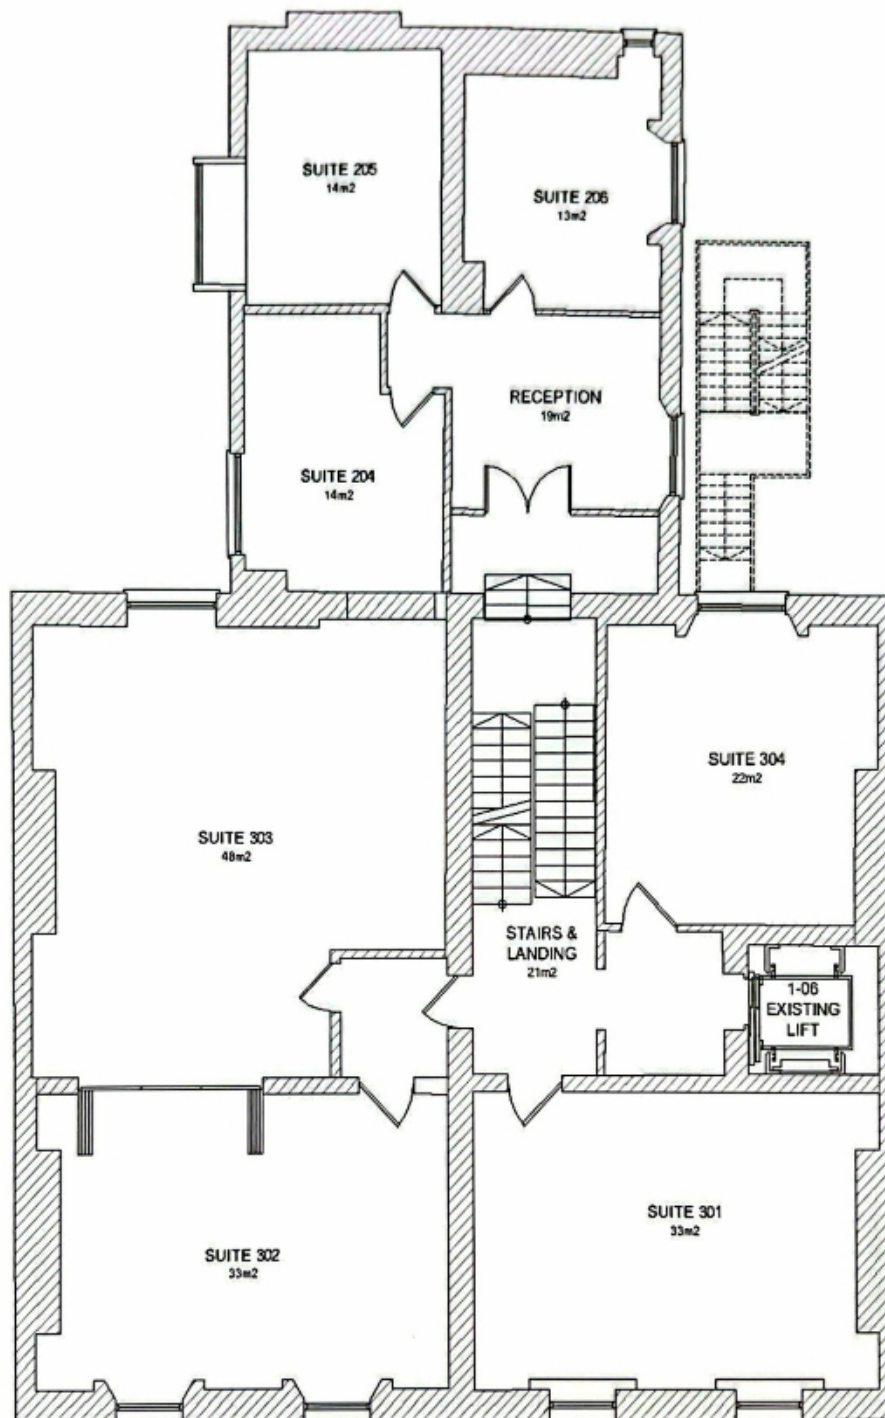

LOWER GROUND FLOOR

Floor	Suite No.	Size
Lower Ground	101	30m ²
Lower Ground	102	51m ²
Lower Ground	103	29m ²
Lower Ground	104	10m ²

FITZWILLIAM SQUARE WEST, DUBLIN 2

CALL US NOW FOR A
PERSONALISED QUOTATION
00 353 1 665 0400

GROUND FLOOR & RETURN

Floor	Suite No.	Size
Ground	201	23m ²
Ground	202	54m ²
Ground	203	22m ²
Return	105	9m ²
Return	106	15m ²

Ground Reception 19m²

FITZWILLIAM SQUARE WEST, DUBLIN 2

CALL US NOW FOR A
PERSONALISED QUOTATION
00 353 1 665 0400

FIRST FLOOR & RETURN

Floor	Suite No.	Size
First	301	33m ²
First	302	33m ²
First	303	48m ²
First	304	22m ²
Return	204	14m ²
Return	205	14m ²
Return	206	13m ²

FITZWILLIAM SQUARE WEST, DUBLIN 2

CALL US NOW FOR A
PERSONALISED QUOTATION
00 353 1 665 0400

SECOND FLOOR & RETURN

Floor	Suite No.	Size
Second	401	17m ²
Second	402	14m ²
Second	403	17m ²
Second	404	16m ²
Second	405	53m ²
Second	406	22m ²
Return	305	30m ²

FITZWILLIAM SQUARE WEST, DUBLIN 2

CALL US NOW FOR A
PERSONALISED QUOTATION
00 353 1 665 0400