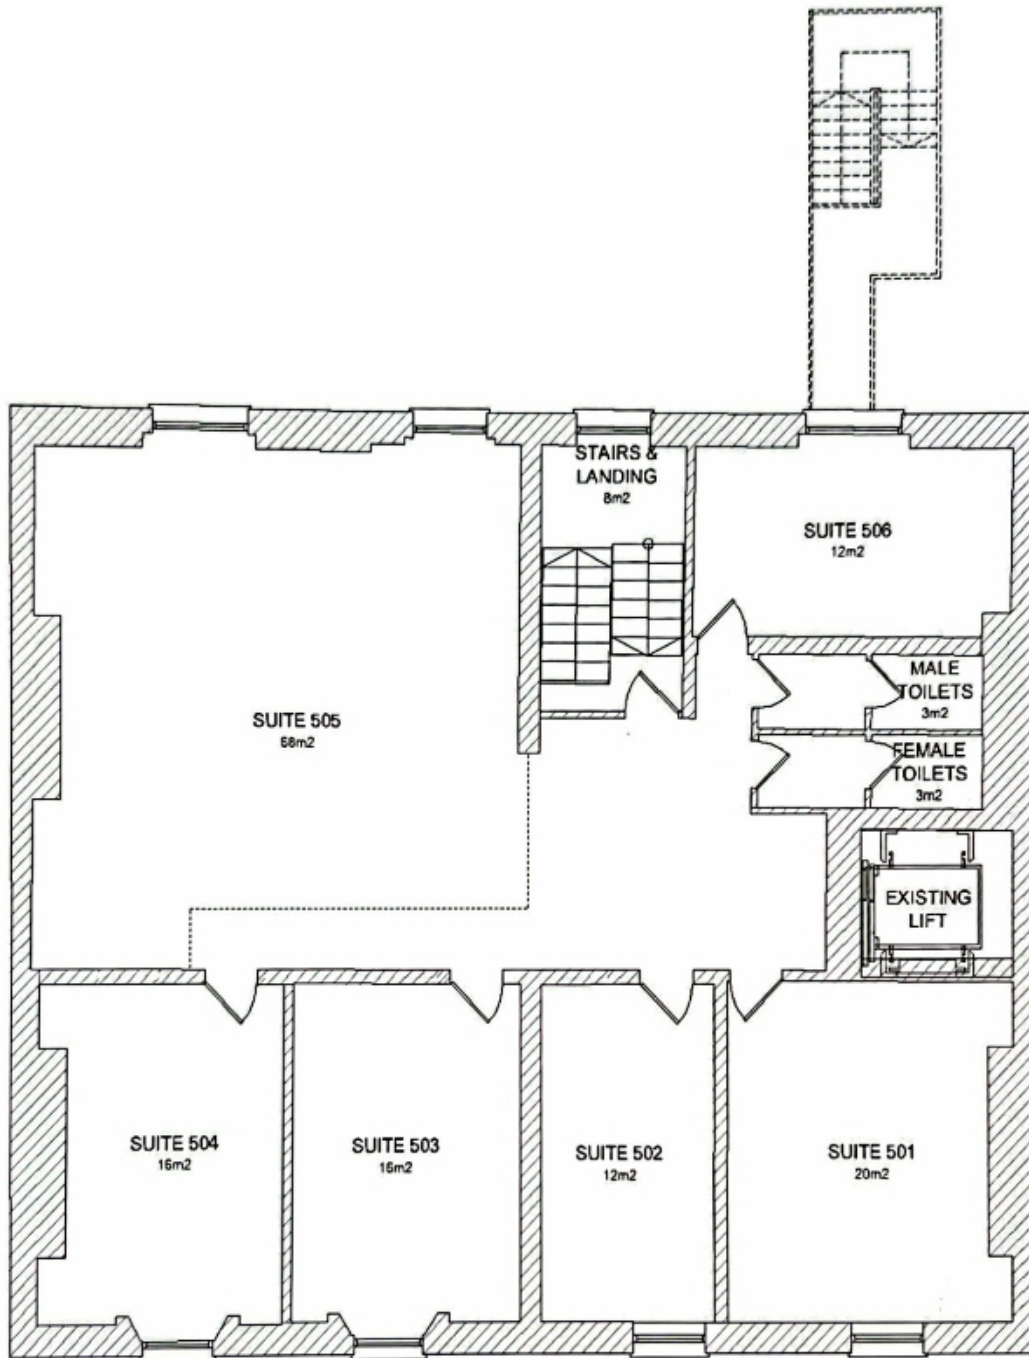

GROUND FLOOR & RETURN

Floor	Suite No.	Size
Ground	201	23m ²
Ground	202	54m ²
Ground	203	22m ²
Return	105	9m ²
Return	106	15m ²

Ground Reception 19m²

FITZWILLIAM SQUARE WEST, DUBLIN 2

CALL US NOW FOR A
PERSONALISED QUOTATION
00 353 1 665 0400

FIRST FLOOR & RETURN

Floor	Suite No.	Size
First	301	33m ²
First	302	33m ²
First	303	48m ²
First	304	22m ²
Return	204	14m ²
Return	205	14m ²
Return	206	13m ²

FITZWILLIAM SQUARE WEST, DUBLIN 2

CALL US NOW FOR A
PERSONALISED QUOTATION
00 353 1 665 0400

SECOND FLOOR & RETURN

Floor	Suite No.	Size
Second	401	17m ²
Second	402	14m ²
Second	403	17m ²
Second	404	16m ²
Second	405	53m ²
Second	406	22m ²
Return	305	30m ²

FITZWILLIAM SQUARE WEST, DUBLIN 2

CALL US NOW FOR A
PERSONALISED QUOTATION
00 353 1 665 0400

THIRD FLOOR

Floor	Suite No.	Size
Third	501	20m ²
Third	502	12m ²
Third	503	16m ²
Third	504	16m ²
Third	505	68m ²
Third	506	12m ²

FITZWILLIAM SQUARE WEST, DUBLIN 2

CALL US NOW FOR A
PERSONALISED QUOTATION
00 353 1 665 0400