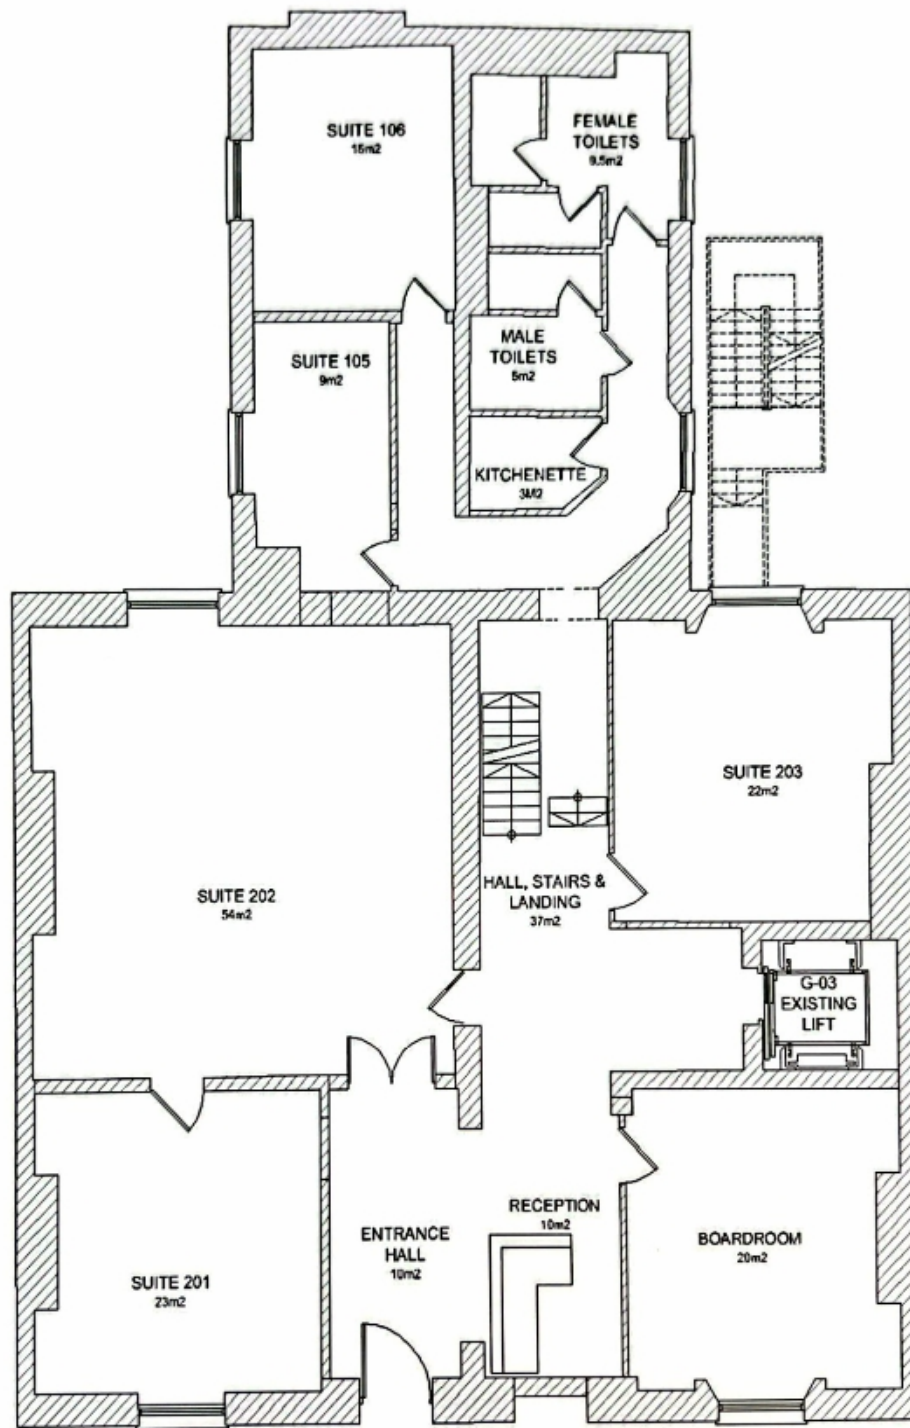

LOWER GROUND FLOOR

Floor	Suite No.	Size
Lower Ground	101	30m ²
Lower Ground	102	51m ²
Lower Ground	103	29m ²
Lower Ground	104	10m ²

FITZWILLIAM SQUARE WEST, DUBLIN 2

CALL US NOW FOR A
PERSONALISED QUOTATION
00 353 1 665 0400

GROUND FLOOR & RETURN

Floor	Suite No.	Size
Ground	201	23m ²
Ground	202	54m ²
Ground	203	22m ²
Return	105	9m ²
Return	106	15m ²

Ground Reception 19m²

FITZWILLIAM SQUARE WEST, DUBLIN 2

CALL US NOW FOR A
PERSONALISED QUOTATION
00 353 1 665 0400

FIRST FLOOR & RETURN

Floor	Suite No.	Size
First	301	33m ²
First	302	33m ²
First	303	48m ²
First	304	22m ²
Return	204	14m ²
Return	205	14m ²
Return	206	13m ²

FITZWILLIAM SQUARE WEST, DUBLIN 2

CALL US NOW FOR A
PERSONALISED QUOTATION
00 353 1 665 0400

SECOND FLOOR & RETURN

Floor	Suite No.	Size
Second	401	17m ²
Second	402	14m ²
Second	403	17m ²
Second	404	16m ²
Second	405	53m ²
Second	406	22m ²
Return	305	30m ²

FITZWILLIAM SQUARE WEST, DUBLIN 2

CALL US NOW FOR A
PERSONALISED QUOTATION
00 353 1 665 0400