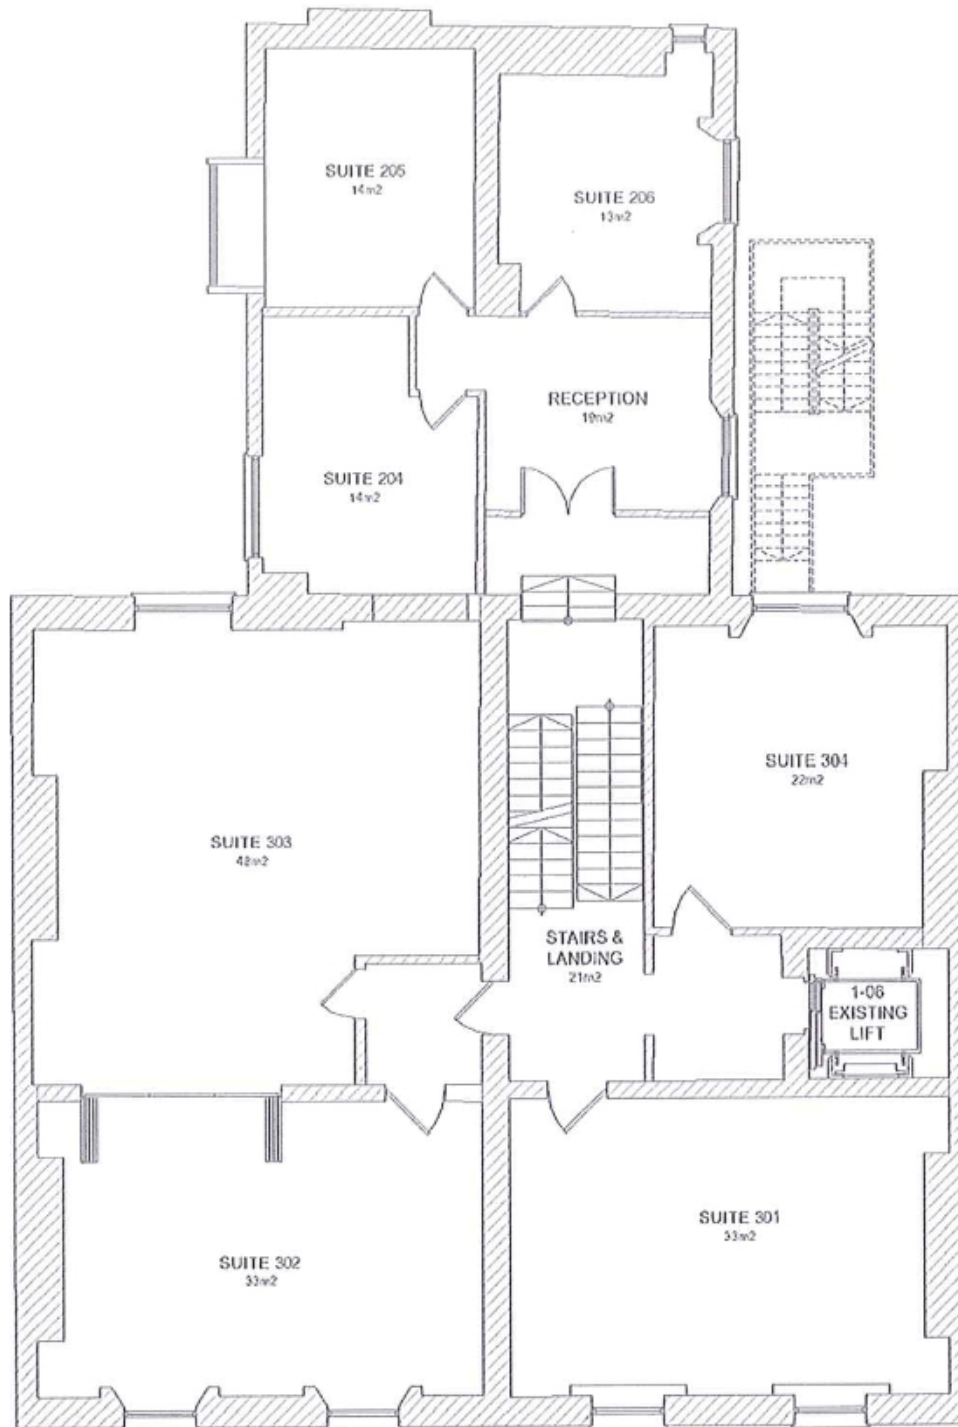

**LOWER GROUND FLOOR**

Floor	Suite No.	Size
Lower Ground	101	30m <sup>2</sup>
Lower Ground	102	51m <sup>2</sup>
Lower Ground	103	29m <sup>2</sup>
Lower Ground	104	10m <sup>2</sup>
Lower Ground	105	9m <sup>2</sup>
Lower Ground	106	15m <sup>2</sup>

Handwritten notes in blue ink:  
 - 4-5  
 - 6-8  
 - 2-3  
 - 1-2  
 - 1-2  
 - 2-3

FITZWILLIAM SQUARE WEST, DUBLIN 2

CALL US NOW FOR A  
PERSONALISED QUOTATION  
00 353 1 665 0400

**GROUND FLOOR**

Floor	Suite No.	Size
Ground	201	23m <sup>2</sup>
Ground	202	54m <sup>2</sup>
Ground	203	24m <sup>2</sup>
Ground	204	14m <sup>2</sup>
Ground	205	14m <sup>2</sup>
Ground	206	13m <sup>2</sup>
		<del>Ground Reception 19m<sup>2</sup></del>

*Handwritten notes:*  
 - 3-4  
 - 10-12  
 - 4-5  
 - 1-2  
 - 1-2  
 1-2  
 TAKE OUT

FITZWILLIAM SQUARE WEST, DUBLIN 2

CALL US NOW FOR A  
PERSONALISED QUOTATION  
00 353 1 665 0400

**FIRST FLOOR**

Floor	Suite No.	Size	
First	301	33m <sup>2</sup>	→ 6-8
First	302	33m <sup>2</sup>	- 6-8
First	303	48m <sup>2</sup>	- 10-12
First	304	22m <sup>2</sup>	- 4-5
First	305	30m <sup>2</sup>	- 5-6

FITZWILLIAM SQUARE WEST, DUBLIN 2

CALL US NOW FOR A  
PERSONALISED QUOTATION  
00 353 1 665 0400

**SECOND FLOOR**

Floor	Suite No.	Size	
Second	401	17m <sup>2</sup>	- 2 - 3
Second	402	14m <sup>2</sup>	- 2
Second	403	17m <sup>2</sup>	- 2 - 3
Second	404	16m <sup>2</sup>	- 2 - 3
Second	405	53m <sup>2</sup>	- 10 - 12
Second	406	22m <sup>2</sup>	4 - 5