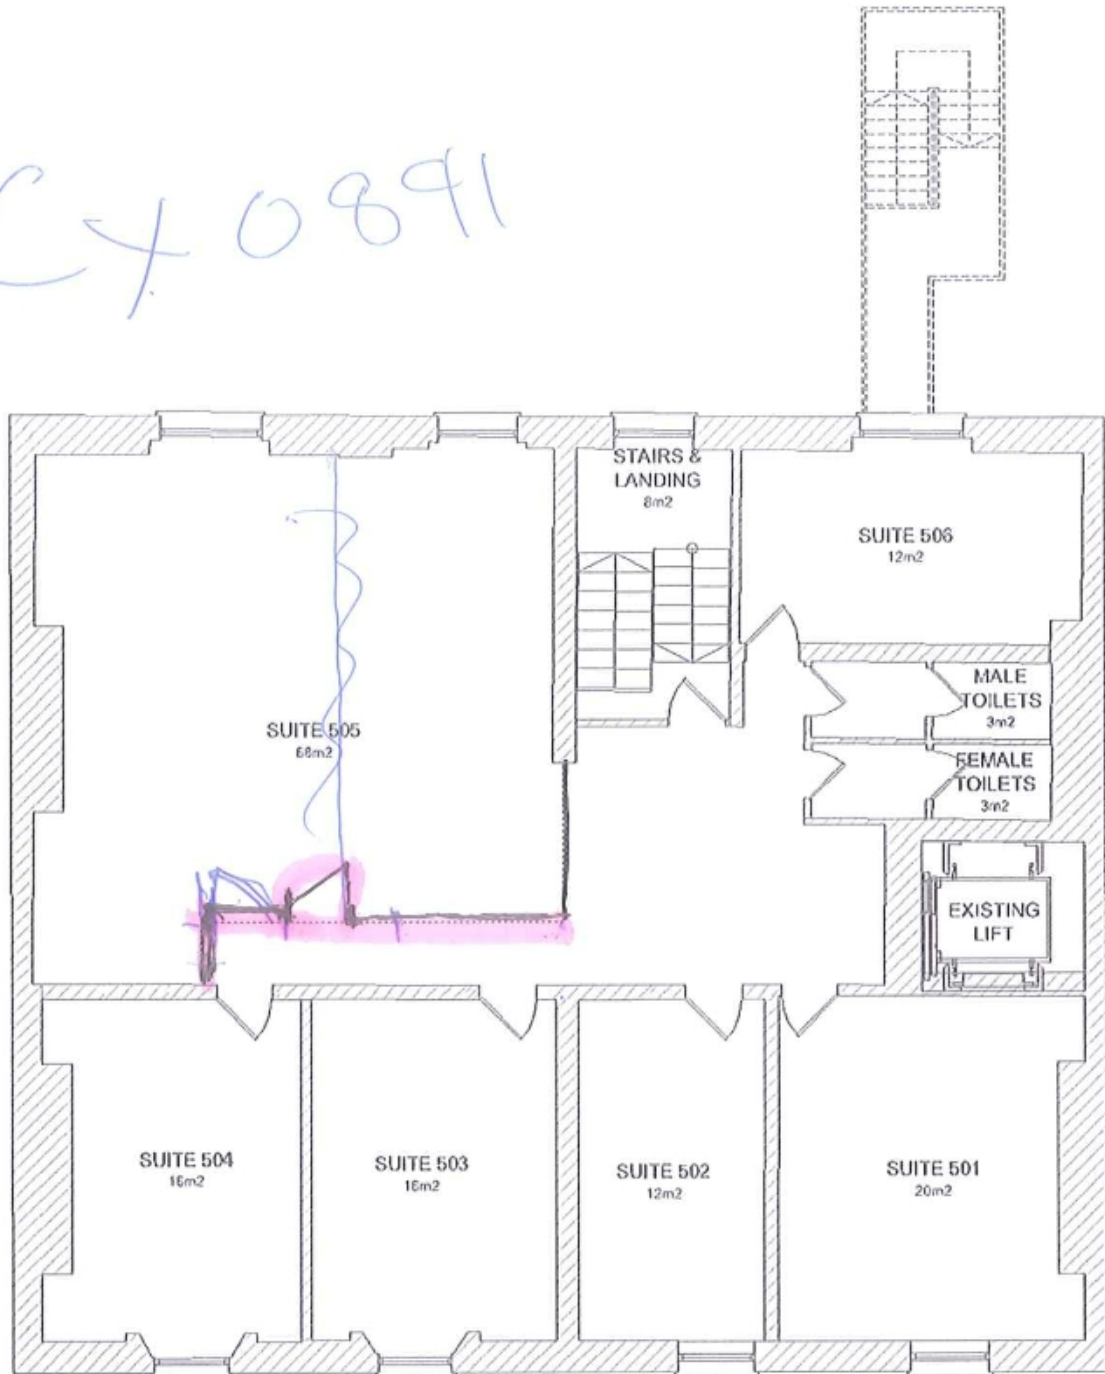

Handwritten notes in blue ink:  
 - 4-5  
 - 6-8  
 - 2-3  
 - 1-2  
 - 1-2  
 - 2-3

FITZWILLIAM SQUARE WEST, DUBLIN 2

CALL US NOW FOR A  
PERSONALISED QUOTATION  
00 353 1 665 0400

**GROUND FLOOR**

Floor	Suite No.	Size
Ground	201	23m <sup>2</sup>
Ground	202	54m <sup>2</sup>
Ground	203	24m <sup>2</sup>
Ground	204	14m <sup>2</sup>
Ground	205	14m <sup>2</sup>
Ground	206	13m <sup>2</sup>
		<del>Ground Reception 19m<sup>2</sup></del>

*Handwritten notes:*  
 - 3-4  
 - 10-12  
 - 4-5  
 - 1-2  
 - 1-2  
 1-2  
 TAKE OUT

FITZWILLIAM SQUARE WEST, DUBLIN 2

CALL US NOW FOR A  
PERSONALISED QUOTATION  
00 353 1 665 0400

**FIRST FLOOR**

Floor	Suite No.	Size	
First	301	33m <sup>2</sup>	→ 6-8
First	302	33m <sup>2</sup>	- 6-8
First	303	48m <sup>2</sup>	- 10-12
First	304	22m <sup>2</sup>	- 4-5
First	305	30m <sup>2</sup>	- 5-6

FITZWILLIAM SQUARE WEST, DUBLIN 2

CALL US NOW FOR A  
PERSONALISED QUOTATION  
00 353 1 665 0400

**SECOND FLOOR**

Floor	Suite No.	Size	
Second	401	17m <sup>2</sup>	- 2 - 3
Second	402	14m <sup>2</sup>	- 2
Second	403	17m <sup>2</sup>	- 2 - 3
Second	404	16m <sup>2</sup>	- 2 - 3
Second	405	53m <sup>2</sup>	- 10 - 12
Second	406	22m <sup>2</sup>	4 - 5

FITZWILLIAM SQUARE WEST, DUBLIN 2

CALL US NOW FOR A  
PERSONALISED QUOTATION  
00 353 1 665 0400

THIRD FLOOR

Cx 0891

Floor	Suite No.	Size	
Third	501	20m <sup>2</sup>	3-4
Third	502	12m <sup>2</sup>	2
Third	503	16m <sup>2</sup>	2-3
Third	504	16m <sup>2</sup>	2-3
Third	505	68m <sup>2</sup>	12,
Third	506	12m <sup>2</sup>	2