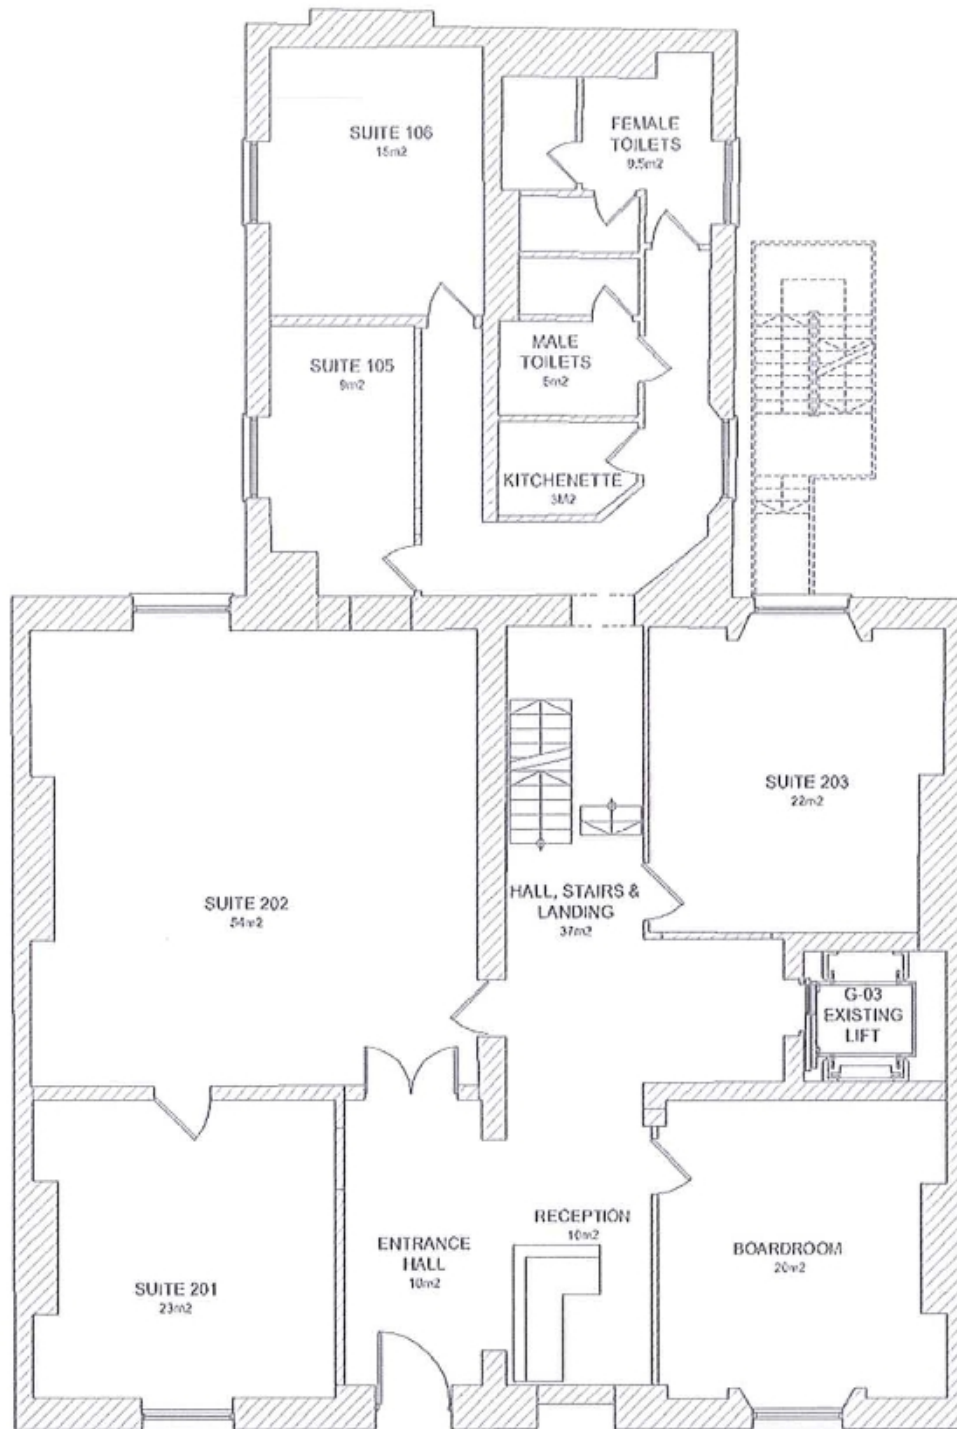

**LOWER GROUND FLOOR**

Floor	Suite No.	Size
Lower Ground	101	30m <sup>2</sup>
Lower Ground	102	51m <sup>2</sup>
Lower Ground	103	29m <sup>2</sup>
Lower Ground	104	10m <sup>2</sup>
Lower Ground	105	9m <sup>2</sup>
Lower Ground	106	15m <sup>2</sup>

Handwritten notes in blue ink:  
 - 4-5  
 - 6-8  
 - 2-3  
 - 1-2  
 - 1-2  
 - 2-3

FITZWILLIAM SQUARE WEST, DUBLIN 2

CALL US NOW FOR A  
PERSONALISED QUOTATION  
00 353 1 665 0400

**GROUND FLOOR**

Floor	Suite No.	Size
Ground	201	23m <sup>2</sup>
Ground	202	54m <sup>2</sup>
Ground	203	24m <sup>2</sup>
Ground	204	14m <sup>2</sup>
Ground	205	14m <sup>2</sup>
Ground	206	13m <sup>2</sup>
		<del>Ground Reception 19m<sup>2</sup></del>

*Handwritten notes:*  
 - 3-4  
 - 10-12  
 - 4-5  
 - 1-2  
 - 1-2  
 1-2  
 TAKE OUT

FITZWILLIAM SQUARE WEST, DUBLIN 2

CALL US NOW FOR A  
PERSONALISED QUOTATION  
00 353 1 665 0400

**FIRST FLOOR**

Floor	Suite No.	Size	
First	301	33m <sup>2</sup>	→ 6-8
First	302	33m <sup>2</sup>	- 6-8
First	303	48m <sup>2</sup>	- 10-12
First	304	22m <sup>2</sup>	- 4-5
First	305	30m <sup>2</sup>	- 5-6

FITZWILLIAM SQUARE WEST, DUBLIN 2

CALL US NOW FOR A  
PERSONALISED QUOTATION  
00 353 1 665 0400

**SECOND FLOOR**

Floor	Suite No.	Size	
Second	401	17m <sup>2</sup>	- 2 - 3
Second	402	14m <sup>2</sup>	- 2
Second	403	17m <sup>2</sup>	- 2 - 3
Second	404	16m <sup>2</sup>	- 2 - 3
Second	405	53m <sup>2</sup>	- 10 - 12
Second	406	22m <sup>2</sup>	4 - 5