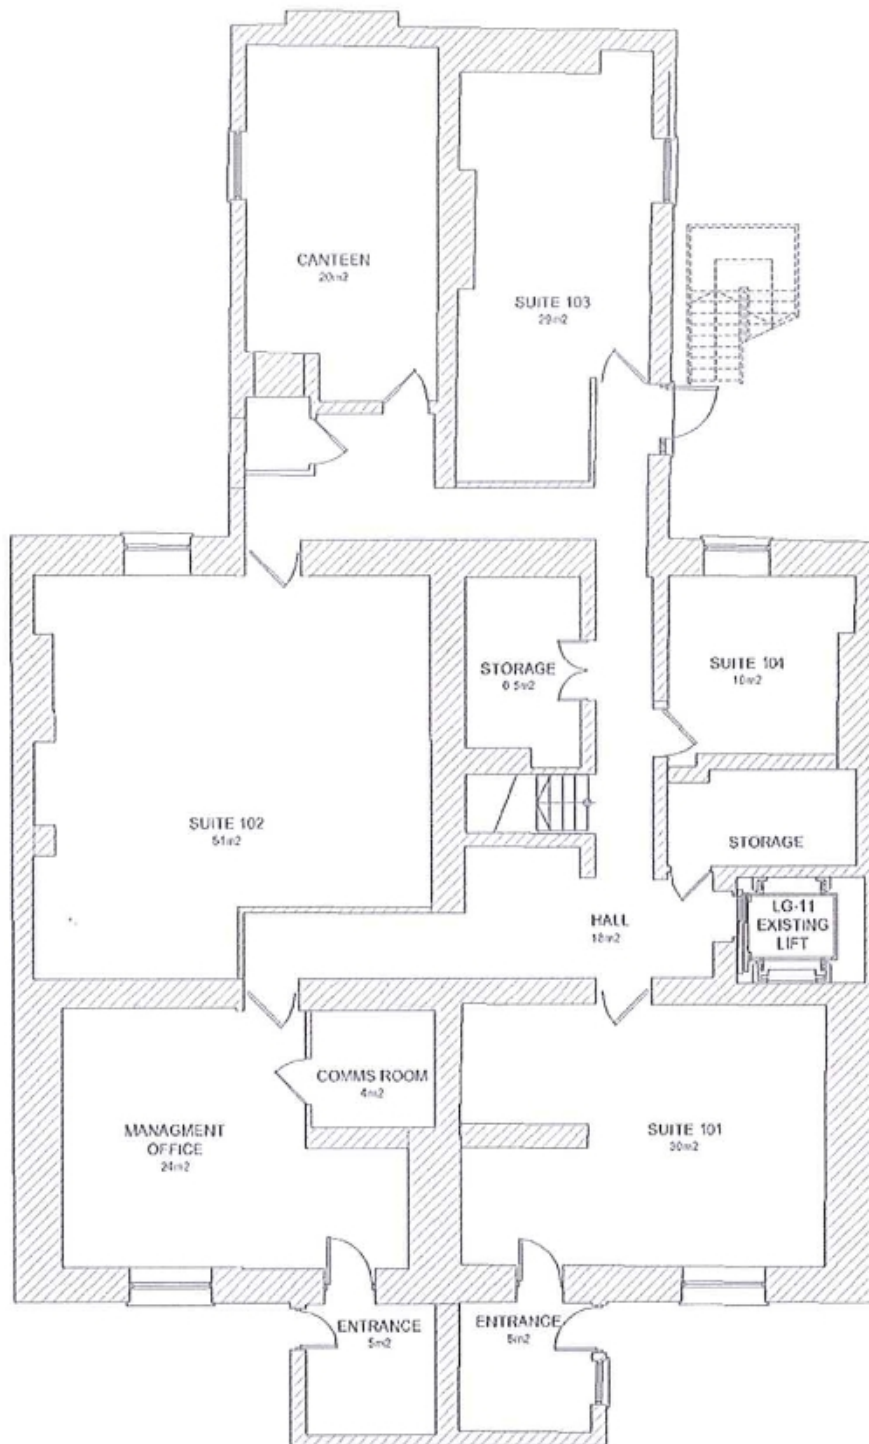

**LOWER GROUND FLOOR**

Floor	Suite No.	Size
Lower Ground	101	30m <sup>2</sup>
Lower Ground	102	51m <sup>2</sup>
Lower Ground	103	29m <sup>2</sup>
Lower Ground	104	10m <sup>2</sup>
Lower Ground	105	9m <sup>2</sup>
Lower Ground	106	15m <sup>2</sup>

Handwritten notes in blue ink:  
 - 4-5  
 - 6-8  
 - 2-3  
 - 1-2  
 - 1-2  
 - 2-3

FITZWILLIAM SQUARE WEST, DUBLIN 2

CALL US NOW FOR A  
PERSONALISED QUOTATION  
00 353 1 665 0400

**GROUND FLOOR**

Floor	Suite No.	Size
Ground	201	23m <sup>2</sup>
Ground	202	54m <sup>2</sup>
Ground	203	24m <sup>2</sup>
Ground	204	14m <sup>2</sup>
Ground	205	14m <sup>2</sup>
Ground	206	13m <sup>2</sup>
		<del>Ground Reception 19m<sup>2</sup></del>

*Handwritten notes:*  
 - 3-4  
 - 10-12  
 - 4-5  
 - 1-2  
 - 1-2  
 1-2  
 TAKE OUT

FITZWILLIAM SQUARE WEST, DUBLIN 2

CALL US NOW FOR A  
PERSONALISED QUOTATION  
00 353 1 665 0400

**FIRST FLOOR**

Floor	Suite No.	Size	
First	301	33m <sup>2</sup>	→ 6-8
First	302	33m <sup>2</sup>	- 6-8
First	303	48m <sup>2</sup>	- 10-12
First	304	22m <sup>2</sup>	- 4-5
First	305	30m <sup>2</sup>	- 5-6

FITZWILLIAM SQUARE WEST, DUBLIN 2

CALL US NOW FOR A  
PERSONALISED QUOTATION  
00 353 1 665 0400

**SECOND FLOOR**

Floor	Suite No.	Size	
Second	401	17m <sup>2</sup>	- 2 - 3
Second	402	14m <sup>2</sup>	- 2
Second	403	17m <sup>2</sup>	- 2 - 3
Second	404	16m <sup>2</sup>	- 2 - 3
Second	405	53m <sup>2</sup>	- 10 - 12
Second	406	22m <sup>2</sup>	4 - 5